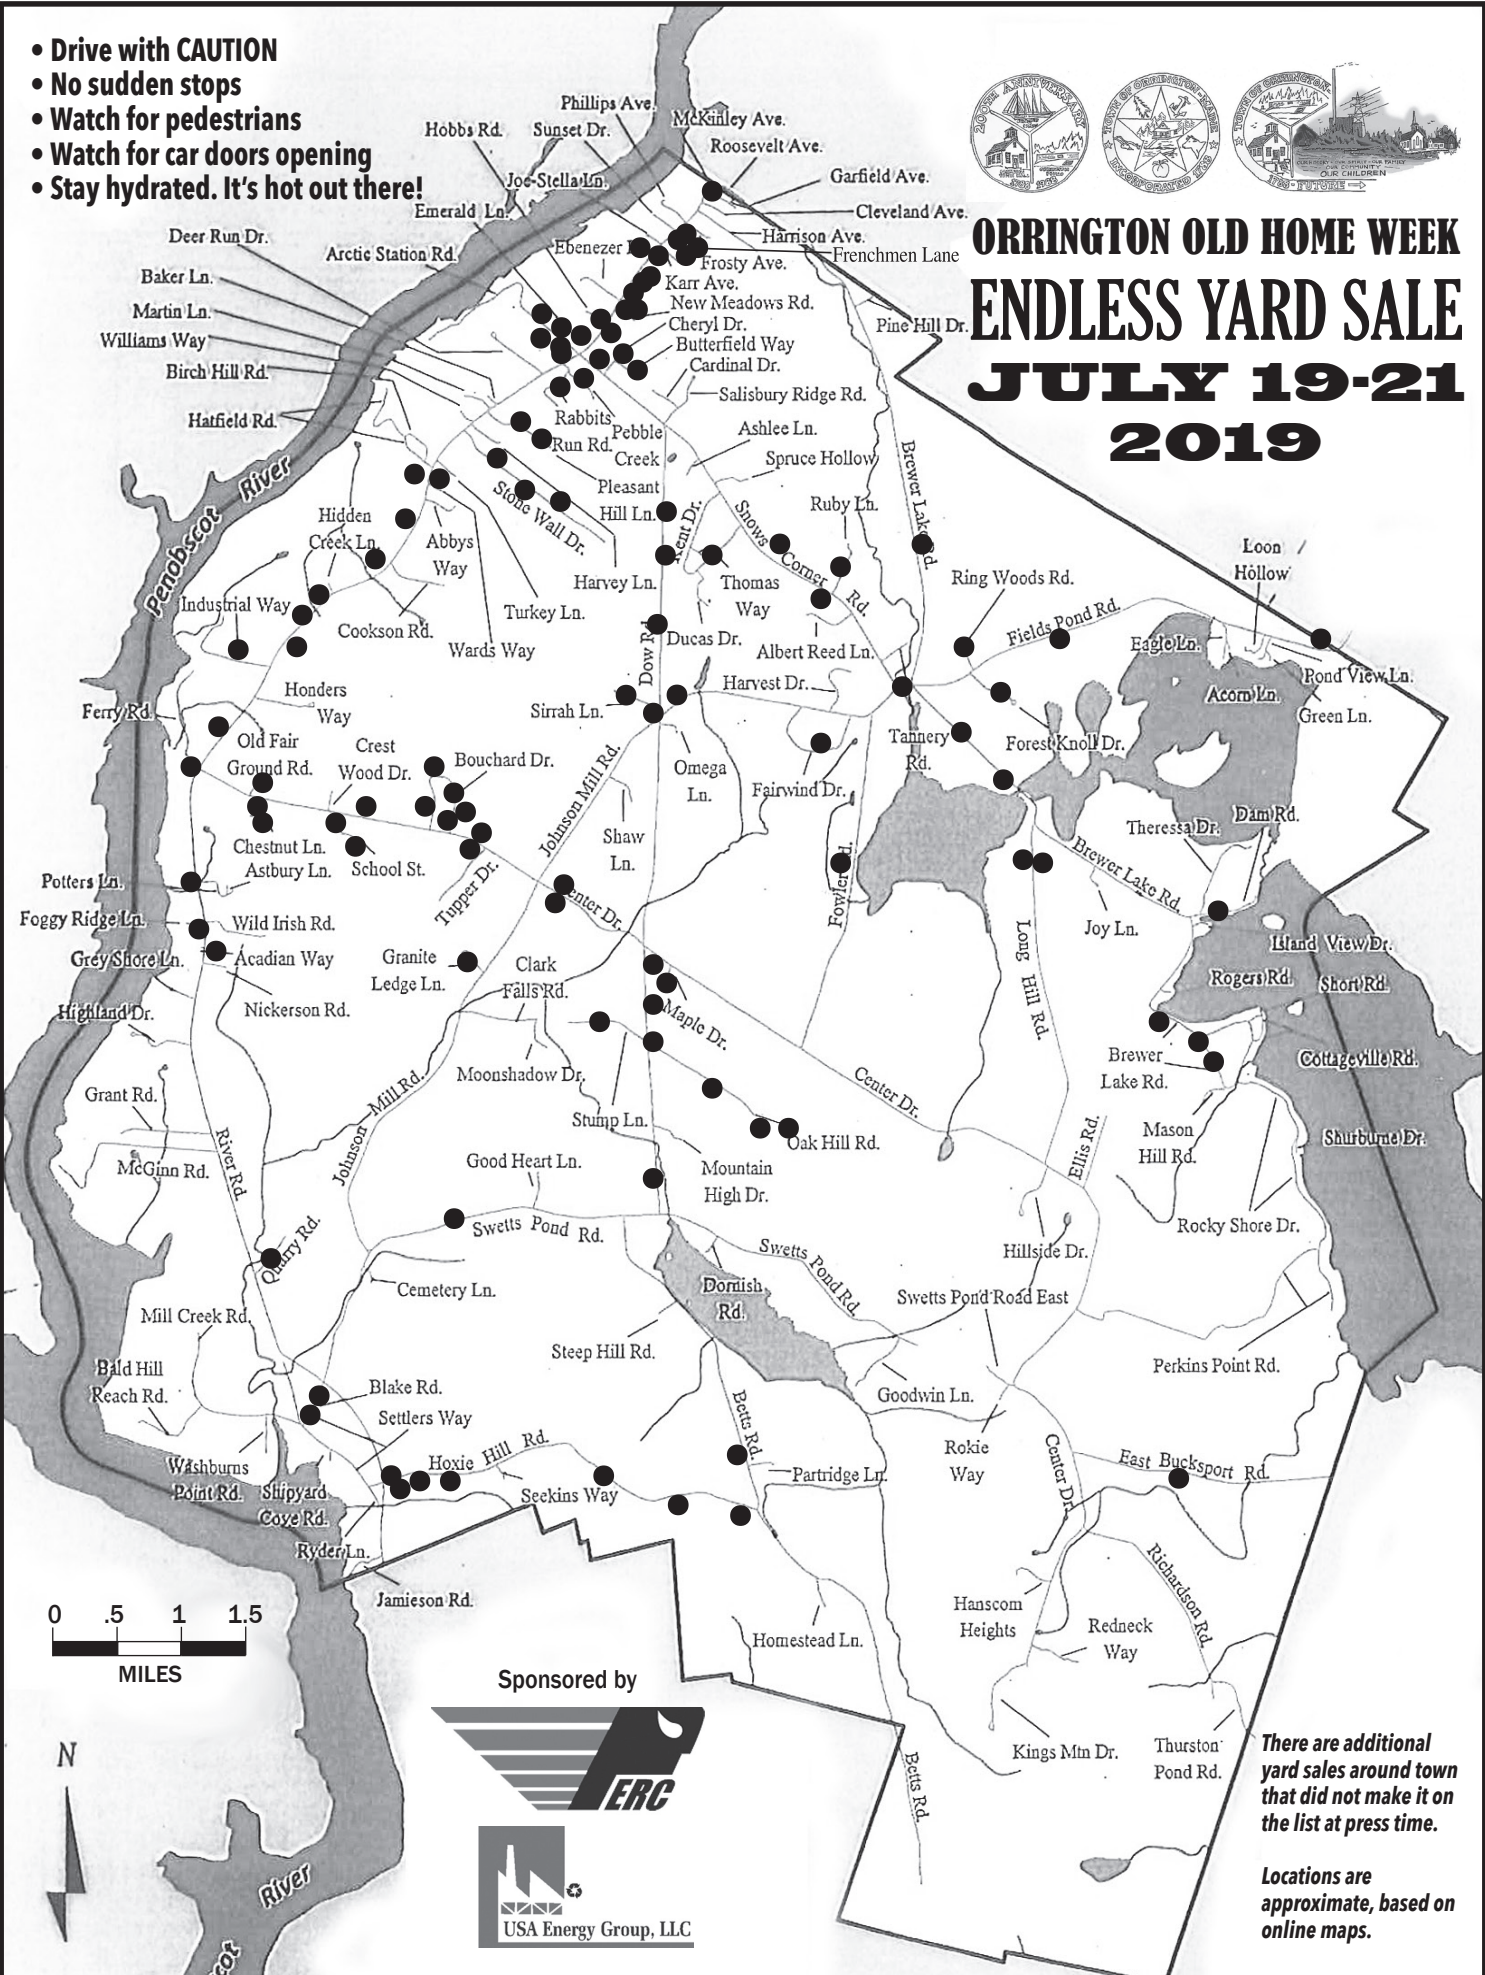

ORRINGTON OLD HOME WEEK ENDLESS YARD SALE JULY 19-21 2019

Sponsored by

There are additional yard sales around town that did not make it on the list at press time.

Locations are approximate, based on online maps.